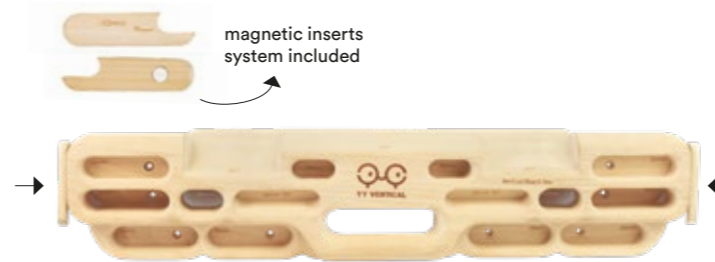

7 DIFFERENT GRIPS

- Dimensions : 54 × 9 × 5cm
- Weight : 800g
- Holds : 20mm, 25mm, 45mm
- Central handle : 40mm
- Slopers : 30°, 20°
- 2 jugs
- Holds + inserts (not included) :
10, 15, 35 mm + 20, 30 mm (center)

VERTICALBOARD FIRST

START TRAINING SERIOUSLY (5B > 7C)

The VerticalBoard First is suitable for intermediated climbers who want to get stronger to complete their projects. A multitude of different depths are present to gradually train up to your objectives (45mm > 20mm).

Having some trouble doing pull-ups? No problem! This hangboard allows you to attach an elastic band to make the exercises easier (sold separately).

*Too easy? It is possible to upgrade your hangboard by increasing the difficulty by adding 10mm depth inserts (sold separately).

10 DIFFERENT GRIPS

- Dimensions : 54 × 13 × 5cm
- Weight : 920g
- Holds : 45mm, 33mm, 25mm, 22mm, 20mm
- Central handle : 40mm, 24mm
- Slopers : 35° + 20°
- 2 jugs
- Holds + inserts (not included) :
10, 12, 15, 23, 35mm + 14, 20, 30mm (center)