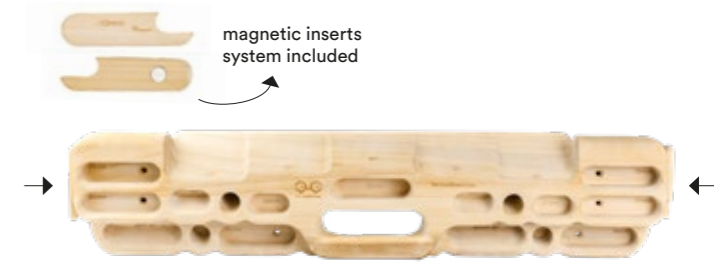

VERTICALBOARD EVO

IDEAL TO TURN INTO A PRO (6C > 9C)

The VerticalBoard Evo was created for expert climbers to achieve their wildest goals through training on difficult and specific holds. To do so, the Verticalboard Evo comes with monos, two finger pockets, inclined pockets and challenging slopers, while still keeping easy and essential grips to guarantee good warm-ups and progression.

The central handle allows one-armed work-outs and is particularly suited as an attachment point for an elastic band in order to lighten yourself on various exercises or warm-ups.

The VerticalBoard Evo also includes 10mm depth magnetic inserts to challenge yourself. Afraid of losing the inserts? No problem, you can store them on the magnetic supports located on each side of the hangboard.

19 DIFFERENT GRIPS

- Dimensions : 65 × 14 × 5,5cm
- Weight : 1,55 kg
- Holds : 18mm, 20mm, 25mm + 40mm (centre)
- Holds + inserts : 8mm, 10mm, 15mm + 20mm, 30mm (centre)
- Inclined holds : 30mm / 35°
- Two fingers pockets : 20mm
- Inclined two fingers pockets : 25mm / 30°
- Mono : 1 knucle + 2 knuckles
- Slopers : 43°, 38° + 30° (center)
- 2 jugs + central handle