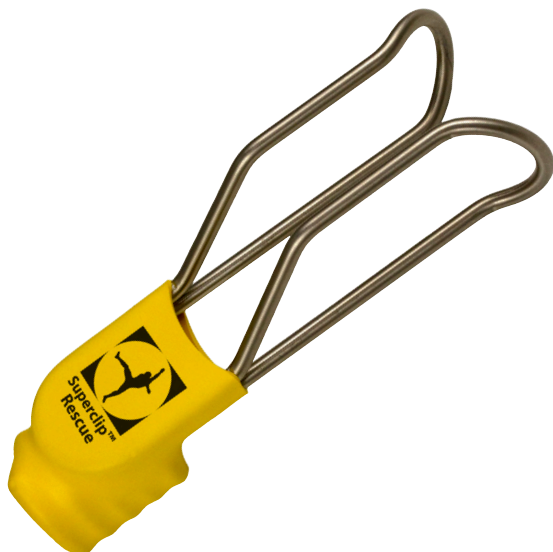

Metolius

Roll Up Stick Clip Kit

- The world's most compact stick clip!
- Revolutionary, patented, composite technology allows a lightweight, rigid, 3m (9.8') pole to roll up into a super-compact, 95mm x 115mm (3.75" x 4.5") package
- Bayonet-style, threaded end fitting can accept a variety of adaptors
- Kit Includes:
 - 1.) 3m (9.8') composite stick clip pole with universal end-fitting
 - 2.) US painter's pole thread adaptor - accepts Superclip attachment or a wide variety of brushes, broom heads, etc
 - 3.) 1/4-20 Camera Mount Adapter - Turn your stick clip into a camera extension pole that works with GoPro and other similar camera mounts
 - 4.) The Superclip - The original and best option for clipping bolts and retrieving carabiners/quickdraws. Works with any non-locking carabiner from the FS Mini, to ovals
 - 5.) Carry Bag

Crash Pad Carry Bag

- Zippered case with suitcase-style handles for storing or transporting your crash pad
- Great for checking your pad on flights
- Fits most single-fold pads including: Metolius Session and Basic, BD Impact and Circuit, Evolve Drop, Organic Full, Mad Rock Mad Pad and more.
- Size: 37" x 25" x 10"
- Color: Black/Gray

Superclip Rescue

- The original and best option for clipping bolts and retrieving carabiners/quickdraws
- Built to last and weighs less than 2 oz. (50g.)
- A larger version that works with locking carabiners for rescue situations or added security
- Threads onto any standard U.S. pole thread (painter's pole, broom handle, etc.)

Superclip

- The original and best option for clipping bolts and retrieving carabiners/quickdraws
- Built to last and weighs less than 2 oz (56 g)!
- Works with any non-locking carabiner from the FS Mini, to ovals
- Threads onto any standard U.S. pole thread (painter's pole, broom handle, etc.)