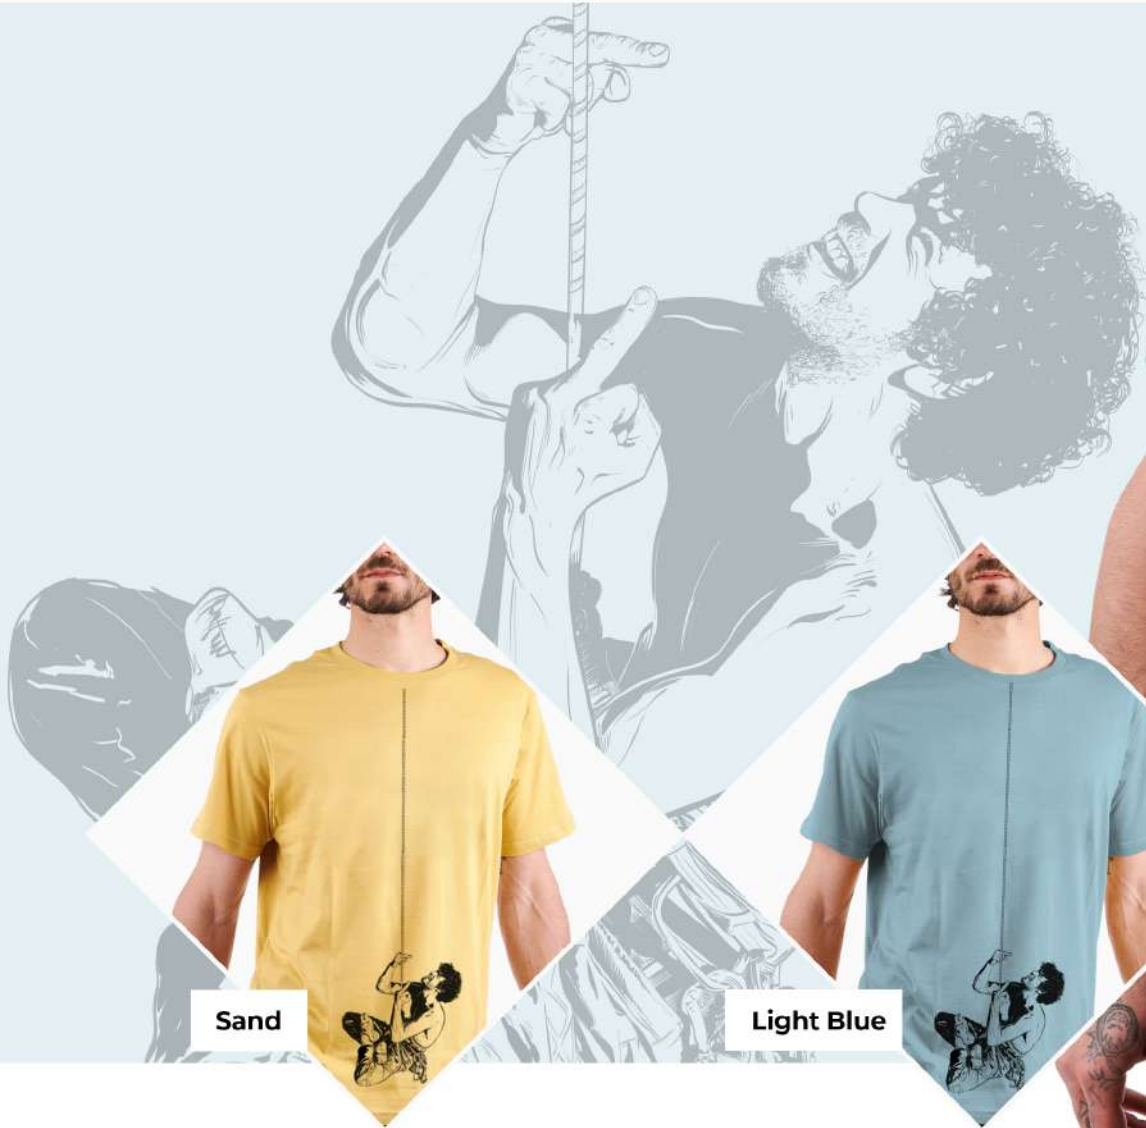

Light Blue

Anthracite grey / White

Dark blue / White

MEN | TSHIRTS | BI-DOIGTS

Sand

Light Blue

MEN | TSHIRTS | MAGIC NUMBER

Dark Blue / Light grey