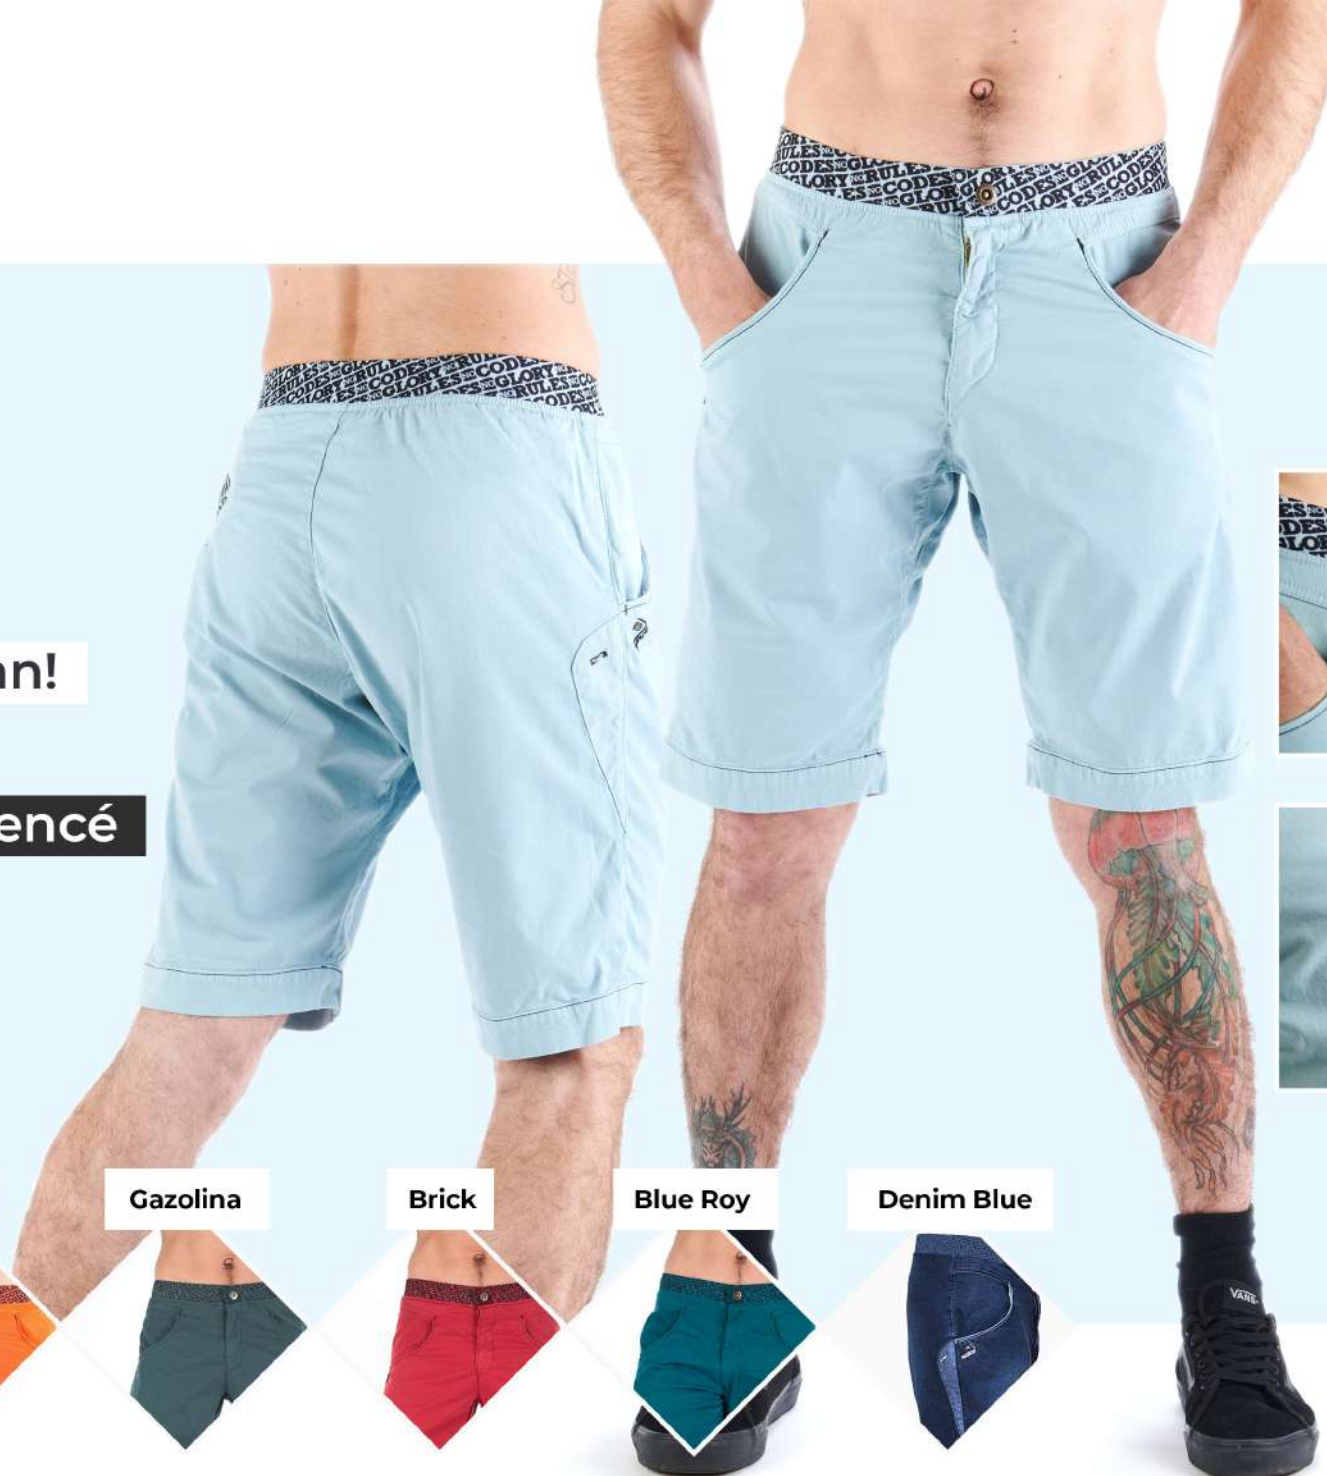

MEN | SHORTS | SAHEL

There,
where it all began!

Là,
où tout a commencé