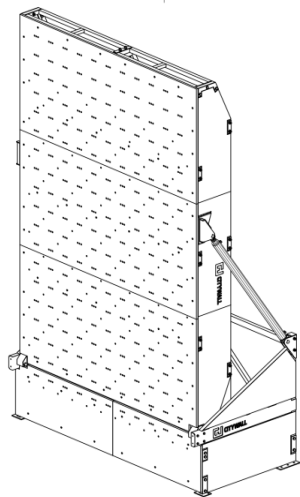

KILTERBOARD PRICING

The Kilter board is a modern training wall that allows various exercises. Each hold has been scrutinized for comfort and grip style, allowing one to train on open hand holds, incuts, pinches, crimps and slopers. The LED light system lights up the holds that and lays the problem before you. The layout of these holds is standardized across the globe, allowing climbers to set and climb uniform problems no matter where the location of the board is.

Smaller KILTERBOARD suitable for smaller gyms and tight places

Kilter board 8 x 12

Kilter board 10 x 12

Kilterboard 8x12

Steel frame, Hydraulic mechanism, plywood climbing surface	14.950,00 €
Electric box with control panel	1.300,00 €
Total	16.250,00 €

KILTERHOLDS + LED lights 8x12

8X12 Original Layout	10.214,80 €
8x12 Fullride	11.896,96 €
8x12 Mainline	7.297,54 €
8x12 Auxiliary	5.833,00 €

Kilterboard 10x12

Steel frame, Hydraulic mechanism, plywood climbing surface	15.200,00 €
Electric box with control panel	1.300,00 €
Total	16.500,00 €