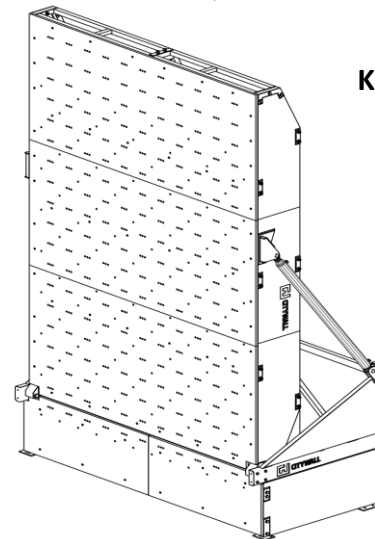

KILTERBOARD PRICING

The Kilter board is a modern training wall that allows various exercises. Each hold has been scrutinized for comfort and grip style, allowing one to train on open hand holds, incuts, pinches, crimps and slopers. The LED light system lights up the holds that and lays the problem before you. The layout of these holds is standardized across the globe, allowing climbers to set and climb uniform problems no matter where the location of the board is.

Smaller KILTERBOARD suitable for smaller gyms and tight places

Kilter board 8 x 12

Kilter board 10 x 12

Kilterboard 8x12

Steel frame, Hydraulic mechanism, plywood climbing surface	14.950,00 €
Electric box with control panel	1.300,00 €
Total	16.250,00 €

KILTERHOLDS + LED lights 8x12

8X12 Original Layout	10.214,80 €
8x12 Fullride	11.896,96 €
8x12 Mainline	7.297,54 €
8x12 Auxiliary	5.833,00 €

Kilterboard 10x12

Steel frame, Hydraulic mechanism, plywood climbing surface	15.200,00 €
Electric box with control panel	1.300,00 €
Total	16.500,00 €