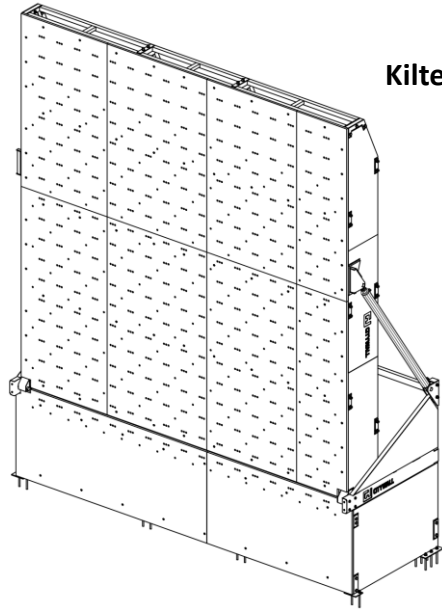

Smaller KILTERBOARD suitable for smaller gyms and tight places

Kilter board 8 x 12

Kilter board 10 x 12

Kilterboard 8x12

Steel frame, Hydraulic mechanism, plywood climbing surface	14.950,00 €
Electric box with control panel	1.300,00 €
Total	16.250,00 €

KILTERHOLDS + LED lights 8x12

8X12 Original Layout	10.214,80 €
8x12 Fullride	11.896,96 €
8x12 Mainline	7.297,54 €
8x12 Auxiliary	5.833,00 €

Kilterboard 10x12

Steel frame, Hydraulic mechanism, plywood climbing surface	15.200,00 €
Electric box with control panel	1.300,00 €
Total	16.500,00 €

KILTERHOLDS + LED lights 10x12

10x12 Fullride	14.700,61 €
10x12 Mainline	8.787,94 €
10x12 Auxiliary	7.816,48 €

Standard version of the KILTERBOARD

Kilter board 12 x 12

Kilter board 16 x 12

BIGGER IS BETTER