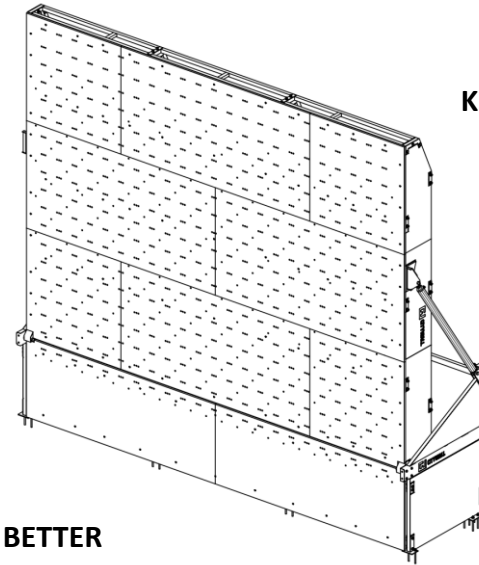

Smaller KILTERBOARD suitable for smaller gyms and tight places

Kilter board 8 x 12

Kilter board 10 x 12

Kilterboard 8x12

Steel frame, Hydraulic mechanism, plywood climbing surface	14.950,00 €
Electric box with control panel	1.300,00 €
Total	16.250,00 €

KILTERHOLDS + LED lights 8x12

8X12 Original Layout	10.214,80 €
8x12 Fullride	11.896,96 €
8x12 Mainline	7.297,54 €
8x12 Auxiliary	5.833,00 €

Kilterboard 10x12

Steel frame, Hydraulic mechanism, plywood climbing surface	15.200,00 €
Electric box with control panel	1.300,00 €
Total	16.500,00 €

KILTERHOLDS + LED lights 10x12

10x12 Fullride	14.700,61 €
10x12 Mainline	8.787,94 €
10x12 Auxiliary	7.816,48 €

Standard version of the KILTERBOARD

Kilter board 12 x 12

Kilter board 16 x 12

BIGGER IS BETTER

Kilterboard 12x12	
Steel frame, Hydraulic mechanism, plywood climbing surface	15.450,00 €
Electric box with control panel	1.300,00 €
Total	16.750,00 €

KILTERHOLDS + LED lights 12x12	
12x12 Original Layout	14.234,31 €