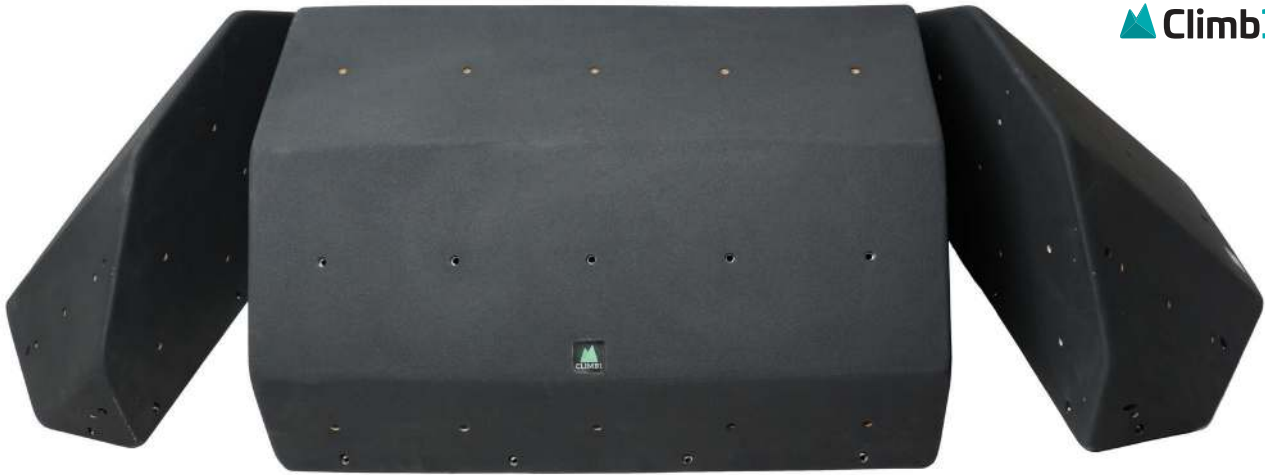

Large slice left 2

Code	C2156
Size (cm)	57×30×30
Style	Bouldering, Competition, Lead, Overhang, Roof, Slab