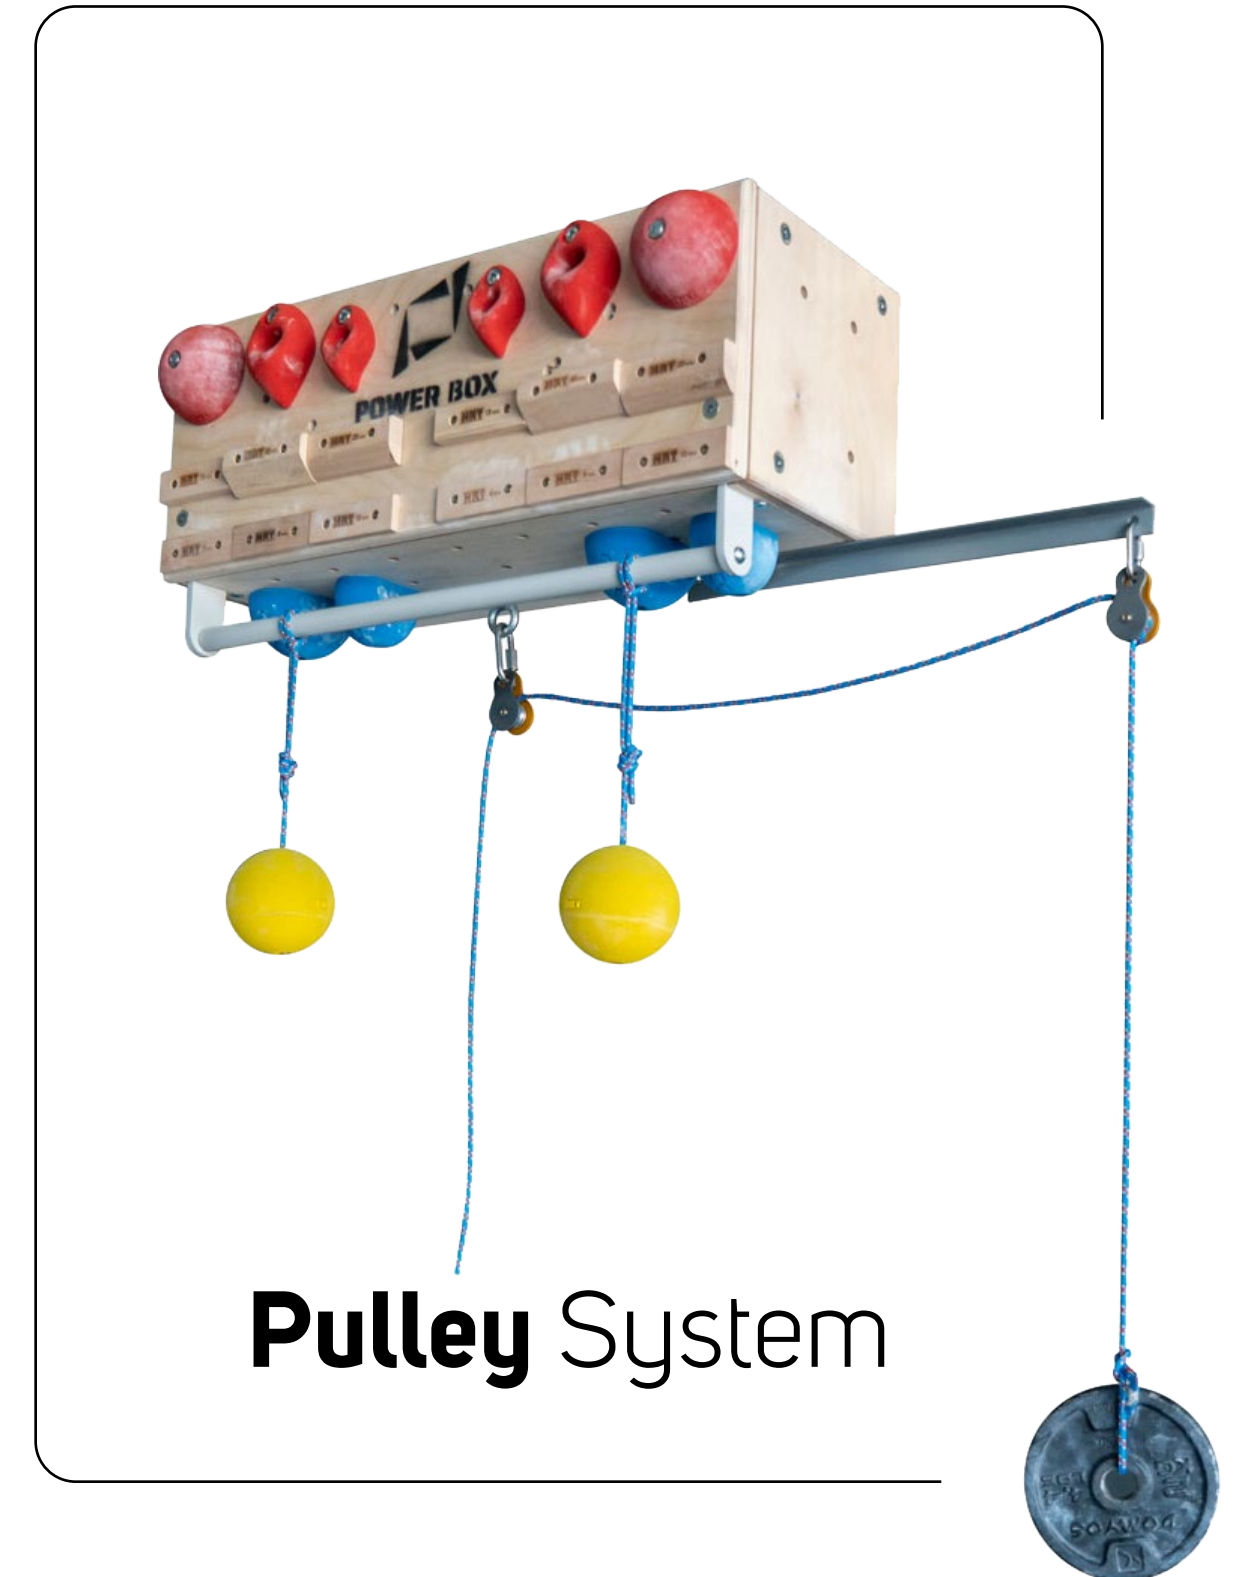

POWER BOX 2

A new Dimension
in Home Training!

POWER BOX

2020 product by **HRT**

POWER BOX 2

2020 product by **HRT**

A new dimension in home training!

POWER BOX 2

Basic Edition

Basic Edition INCLUDES:

- Metal frames, pull up bar and 4 plywood panels
- 4 pcs of pinches
- 4 pcs of pockets
- 2 hemispheres- 12 cm in diameter
- 12 pcs wood crimps (6 sizes * 2 pcs each)
- 2 balls – 12 cm in diameter
- 2* 110 cm long cords - 6 mm in diameter- for attaching of the balls
- Hardware for the main body
- Hardware for the holds and accessories
- 4-6 pcs of anchor rods
- 6 mm and 8 mm L-shaped hex-keys

A new dimension in home training!

2020 product by **HRT**

Butterfly Edition INCLUDES:

- Metal frames, pull up bar and 4 plywood panels
- 4 pcs of pinches
- HRT Butterfly finger-board
- 2 hemispheres- 12 cm in diameter
- 8 pcs wood crimps (6 mm, 8 mm, 10 mm, 15 mm * 2 pcs each)
- 2 balls – 12 cm in diameter
- 2* 110 cm long cords - 6 mm in diameter- for attaching of the balls to the pull-up bar
- Hardware for the main body
- Hardware for the holds and accessories
- 4-6 pcs of anchor rods
- 6 mm and 8 mm L-shaped hex-keys

A new dimension in home training!

2020 product by **HRT**

Pulley System is optional, not included in the Basic or Butterfly packages.

Pulley System INCLUDES:

- metal arm
- 2 pulleys
- 2 maillons
- 1 ring bolt- M10
- 4 meters cord- 6 mm diameter