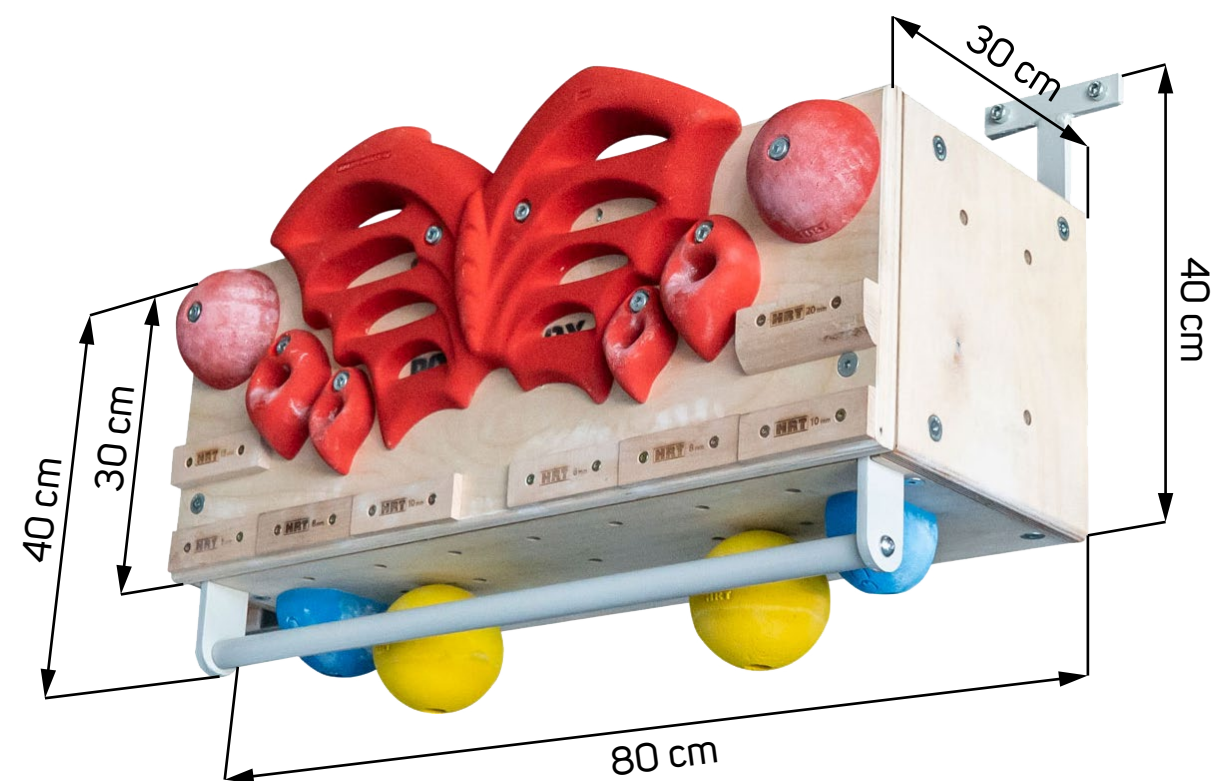

Basic Edition

Basic Edition INCLUDES:

- Metal frames, pull up bar and 4 plywood panels
- 4 pcs of pinches
- 4 pcs of pockets
- 2 hemispheres- 12 cm in diameter
- 12 pcs wood crimps (6 sizes * 2 pcs each)
- 2 balls – 12 cm in diameter
- 2* 110 cm long cords - 6 mm in diameter- for attaching of the balls
- Hardware for the main body
- Hardware for the holds and accessories
- 4-6 pcs of anchor rods
- 6 mm and 8 mm L-shaped hex-keys

A new dimension in home training!

2020 product by **HRT**

Butterfly Edition INCLUDES:

- Metal frames, pull up bar and 4 plywood panels
- 4 pcs of pinches
- HRT Butterfly finger-board
- 2 hemispheres- 12 cm in diameter
- 8 pcs wood crimps (6 mm, 8 mm, 10 mm, 15 mm * 2 pcs each)
- 2 balls – 12 cm in diameter
- 2* 110 cm long cords - 6 mm in diameter- for attaching of the balls to the pull-up bar
- Hardware for the main body
- Hardware for the holds and accessories
- 4-6 pcs of anchor rods
- 6 mm and 8 mm L-shaped hex-keys

A new dimension in home training!

2020 product by **HRT**

Pulley System is optional, not included in the Basic or Butterfly packages.

Pulley System INCLUDES:

- metal arm
- 2 pulleys
- 2 maillons
- 1 ring bolt- M10
- 4 meters cord- 6 mm diameter

A new dimension in home training!

2020 product by **HRT**

POWER BOX 2

Installation materials for attachment (optional):

Dimensions and required space
for installation on the wall:

A new dimension in home training!