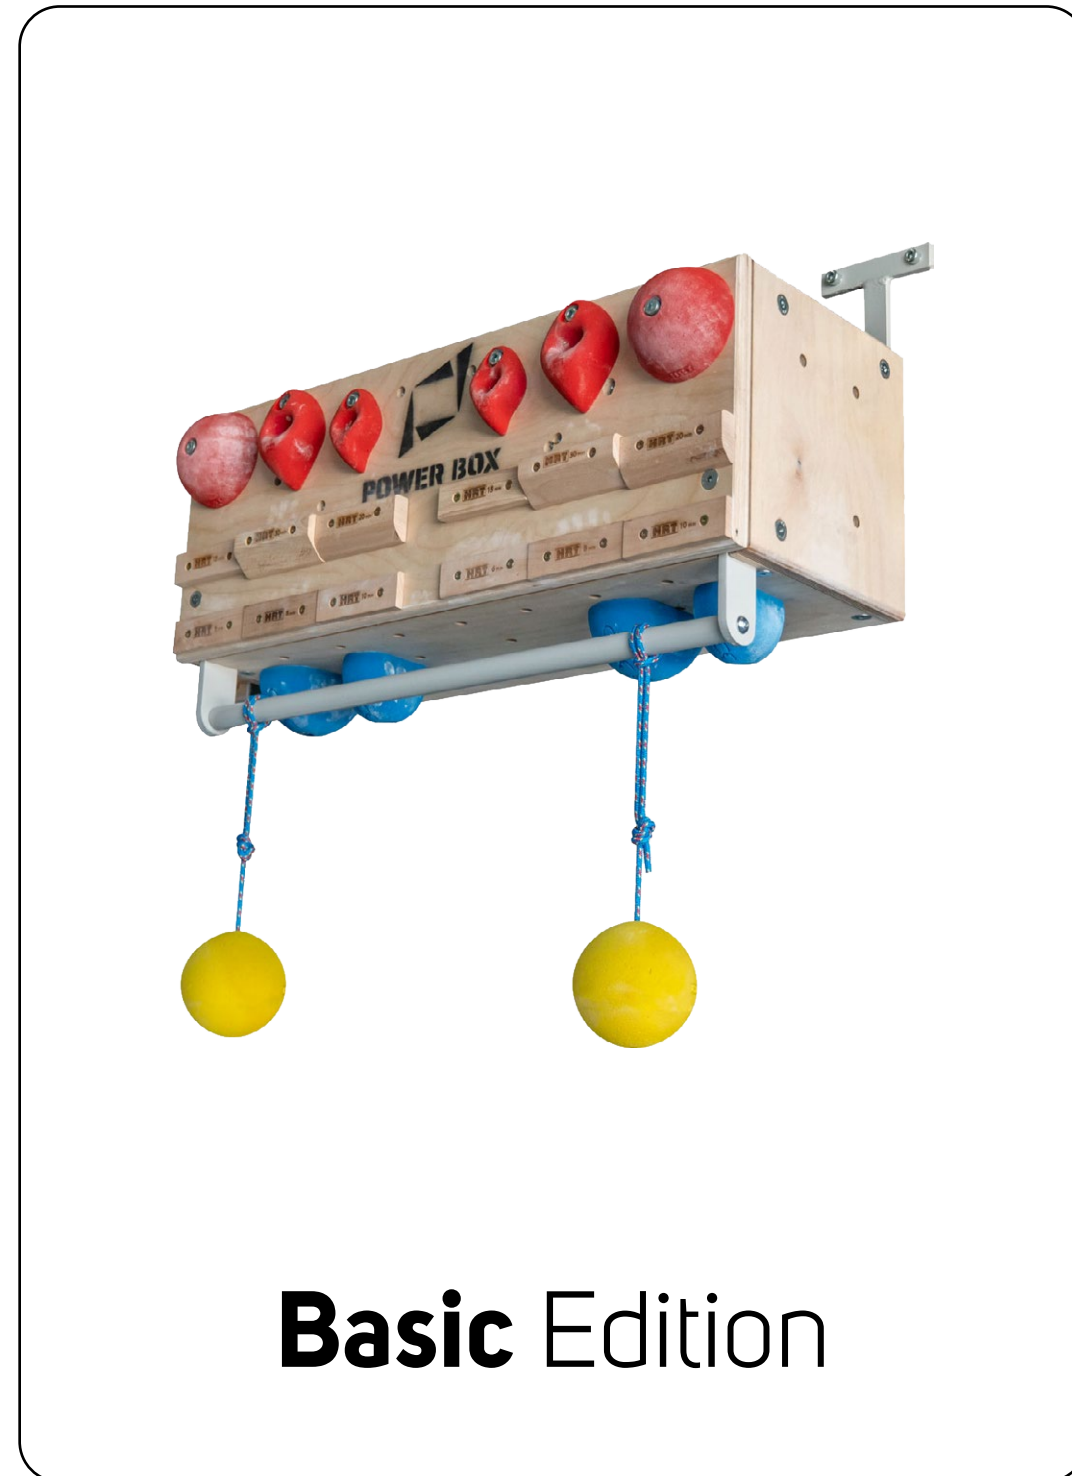

POWER BOX 2

A new Dimension
in Home Training!

POWER BOX

2020 product by **HRT**

POWER BOX 2

2020 product by **HRT**

A new dimension in home training!

POWER BOX 2

Basic Edition

Basic Edition INCLUDES:

- Metal frames, pull up bar and 4 plywood panels
- 4 pcs of pinches
- 4 pcs of pockets
- 2 hemispheres- 12 cm in diameter
- 12 pcs wood crimps (6 sizes * 2 pcs each)
- 2 balls – 12 cm in diameter
- 2* 110 cm long cords - 6 mm in diameter- for attaching of the balls
- Hardware for the main body
- Hardware for the holds and accessories
- 4-6 pcs of anchor rods
- 6 mm and 8 mm L-shaped hex-keys

A new dimension in home training!

2020 product by **HRT**

Butterfly Edition INCLUDES:

- Metal frames, pull up bar and 4 plywood panels
- 4 pcs of pinches
- HRT Butterfly finger-board
- 2 hemispheres- 12 cm in diameter
- 8 pcs wood crimps (6 mm, 8 mm, 10 mm, 15 mm * 2 pcs each)
- 2 balls – 12 cm in diameter
- 2* 110 cm long cords - 6 mm in diameter- for attaching of the balls to the pull-up bar
- Hardware for the main body
- Hardware for the holds and accessories
- 4-6 pcs of anchor rods
- 6 mm and 8 mm L-shaped hex-keys

A new dimension in home training!

2020 product by **HRT**

Pulley System is optional, not included in the Basic or Butterfly packages.

Pulley System INCLUDES:

- metal arm
- 2 pulleys
- 2 maillons
- 1 ring bolt- M10
- 4 meters cord- 6 mm diameter