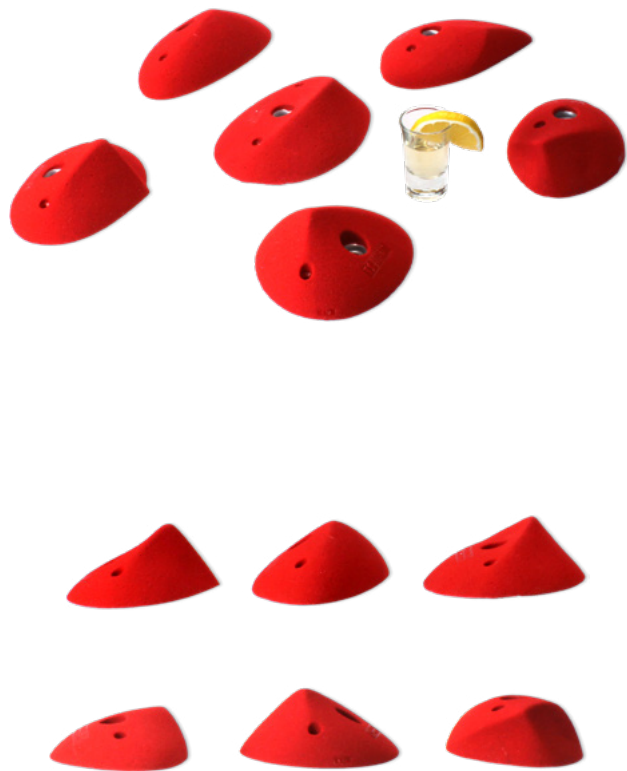

Name: **Good grip hard moves volume 3 - PU - slopers**

Item No: **42023**

LIQUID PYRAMIDS

Unusual, versatile and most of all- hard!

They will make you show the best you can do and what you are made of!

Name: **Liquid Pyramids S - mixed**
Item No: **40030**

Name: **Liquid Pyramids M - slopers/edges**
Item No: **40031**

Name: **Liquid Pyramids L 1 - slopers/edges**
Item No: **40032**

Name: **Liquid Pyramids L 2 - slopers/edges**
Item No: **40033**

Name: **Liquid Pyramids XL 1 - PU - edges**