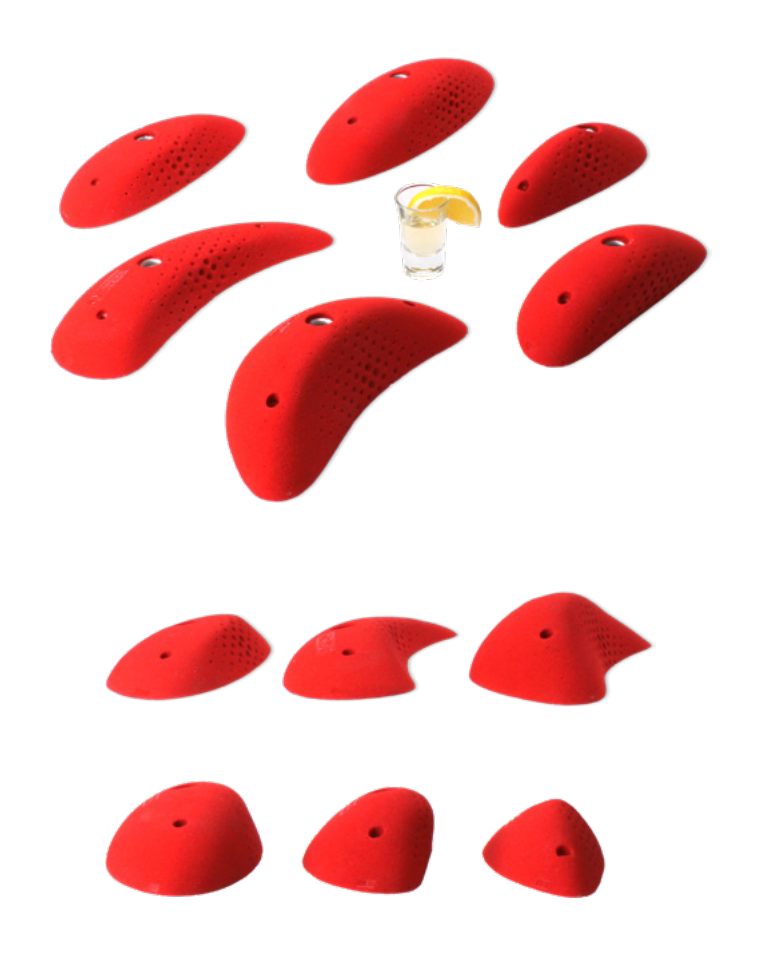

Name: **Good grip hard moves L, XL, Mega 1 - pinches**

Item No: **40014**

Name: **Good grip hard moves-L, XL 3 slopers**
Item No: **40015**

Name: **Good grip hard moves- L XI, Mega 2 slopers/edges**
Item No: **40016**