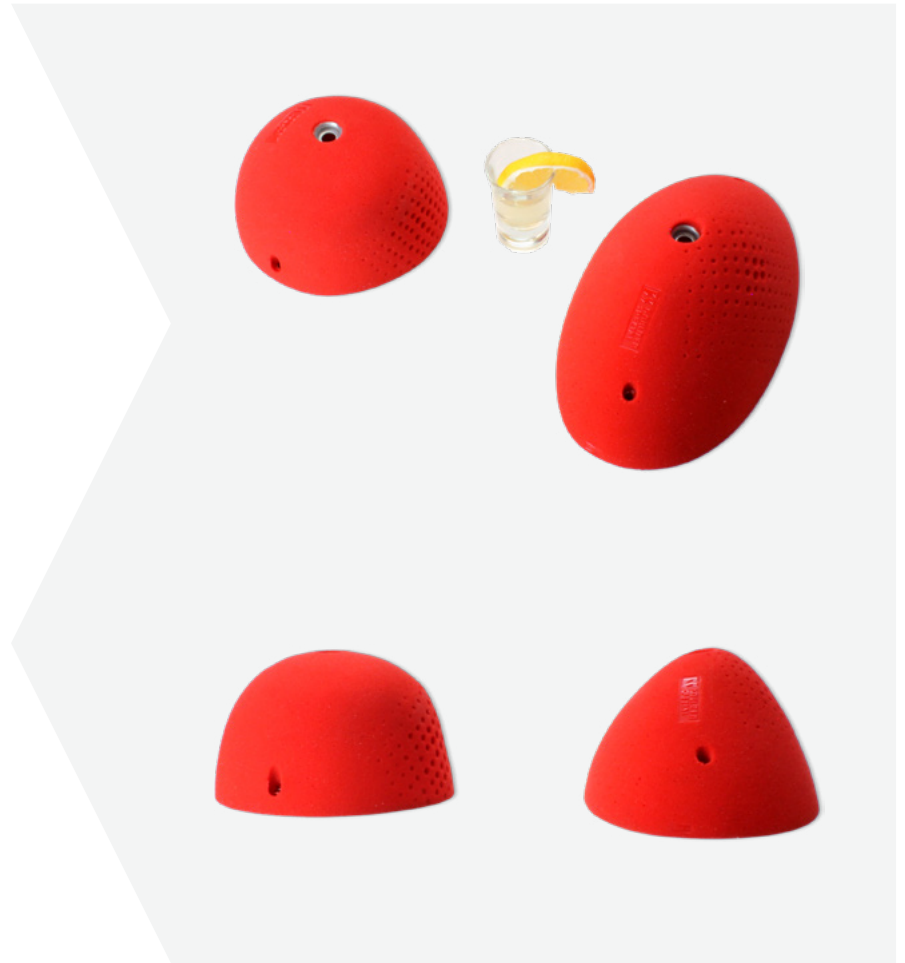

Name: **Good grip hard moves Mega 4 - jugs**
Item No: **41020**

Name: **Good grip hard moves Mega 2 - PU slopers**
Item No: **41018**