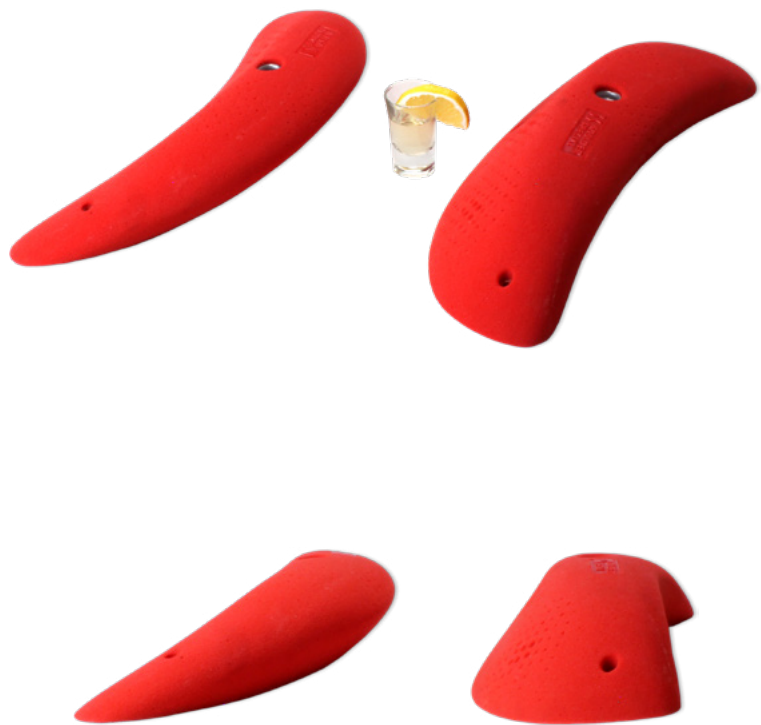

Name: **Good grip hard moves Volumes 1 - PU - pinches/jugs**
Item No: **41021**