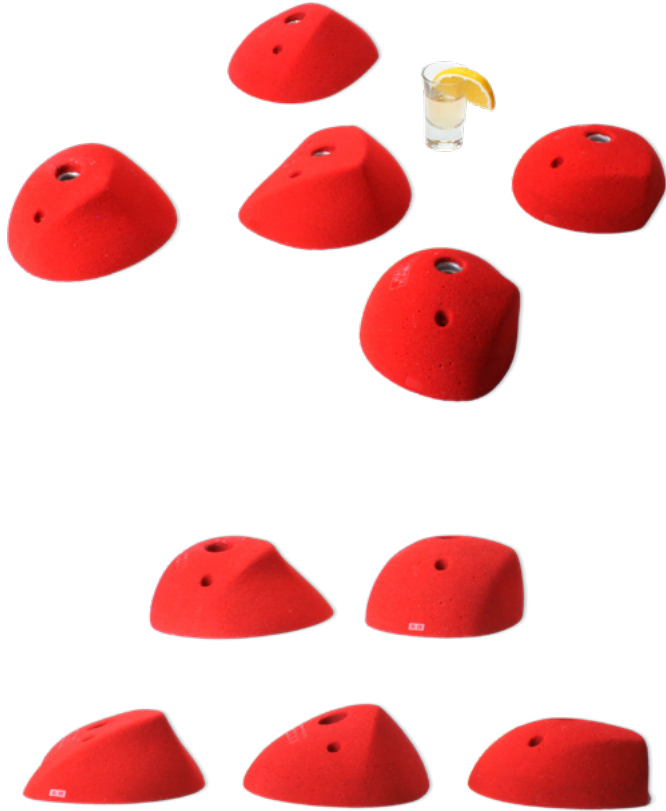

Name: **Liquid Pyramids M - slopers/edges**
Item No: **40031**

Name: **Liquid Pyramids L 1 - slopers/edges**
Item No: **40032**

Name: **Liquid Pyramids L 2 - slopers/edges**
Item No: **40033**

Name: **Liquid Pyramids XL 1 - PU - edges**

Item No: **42034**

Name: **Liquid Pyramids XL 2 - slopers**

Item No: **42035**

Name: **Liquid Pyramids XL 3 - slopers**
Item No: **40036**

Name: **Liquid Pyramids Mega 1 - slopers/edges**
Item No: **40037**

Name: **Liquid Pyramids Mega 2 - slopers/edges**

Item No: **40038**

Name: **Liquid Pyramids Mega 3 - slopers**

Item No: **40039**

Name: **Liquid Pyramids Mega 4 - slopers/edges**
Item No: **40040**

Name: **Liquid Pyramids Mega 5 - PU - slopers/edges**
Item No: **42041**