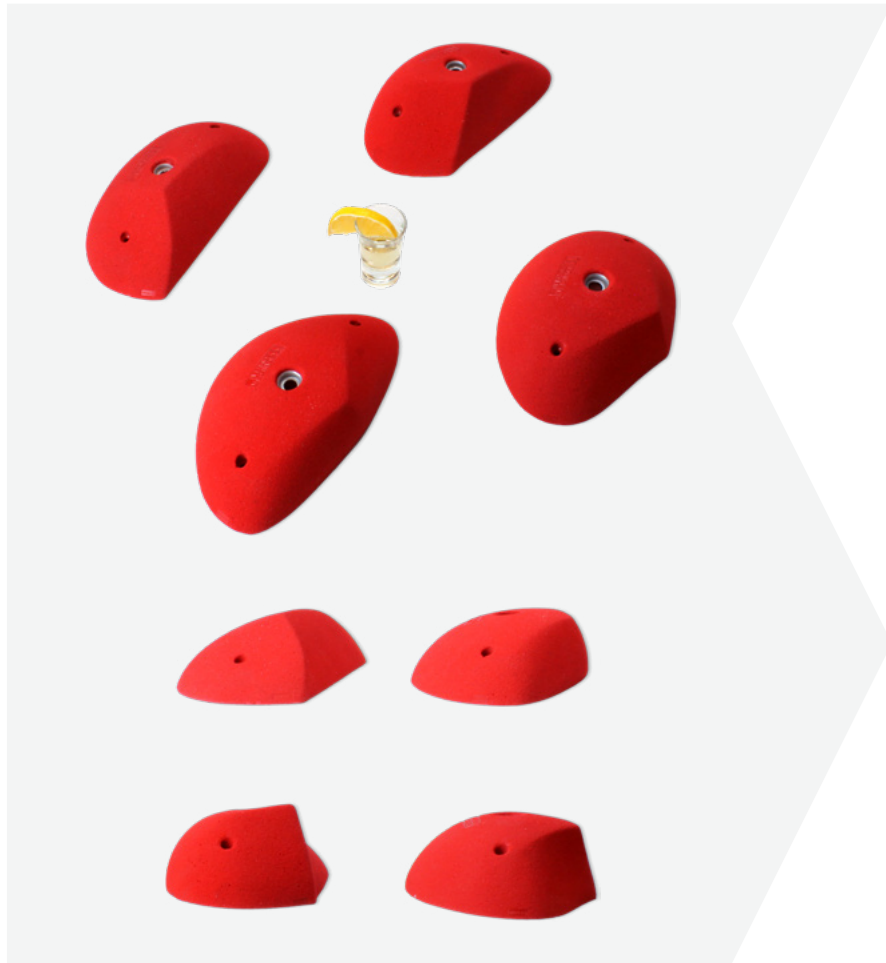

Name: **Liquid Pyramids M - slopers/edges**
Item No: **40031**

Name: **Liquid Pyramids L 1 - slopers/edges**
Item No: **40032**

Name: **Liquid Pyramids L 2 - slopers/edges**
Item No: **40033**

Name: **Liquid Pyramids XL 1 - PU - edges**

Item No: **42034**

Name: **Liquid Pyramids XL 2 - slopers**

Item No: **42035**

Name: **Liquid Pyramids XL 3 - slopers**
Item No: **40036**

Name: **Liquid Pyramids Mega 1 - slopers/edges**
Item No: **40037**

Name: **Liquid Pyramids Mega 2 - slopers/edges**

Item No: **40038**

Name: **Liquid Pyramids Mega 3 - slopers**

Item No: **40039**

Name: **Liquid Pyramids Mega 4 - slopers/edges**
Item No: **40040**

Name: **Liquid Pyramids Mega 5 - PU - slopers/edges**
Item No: **42041**