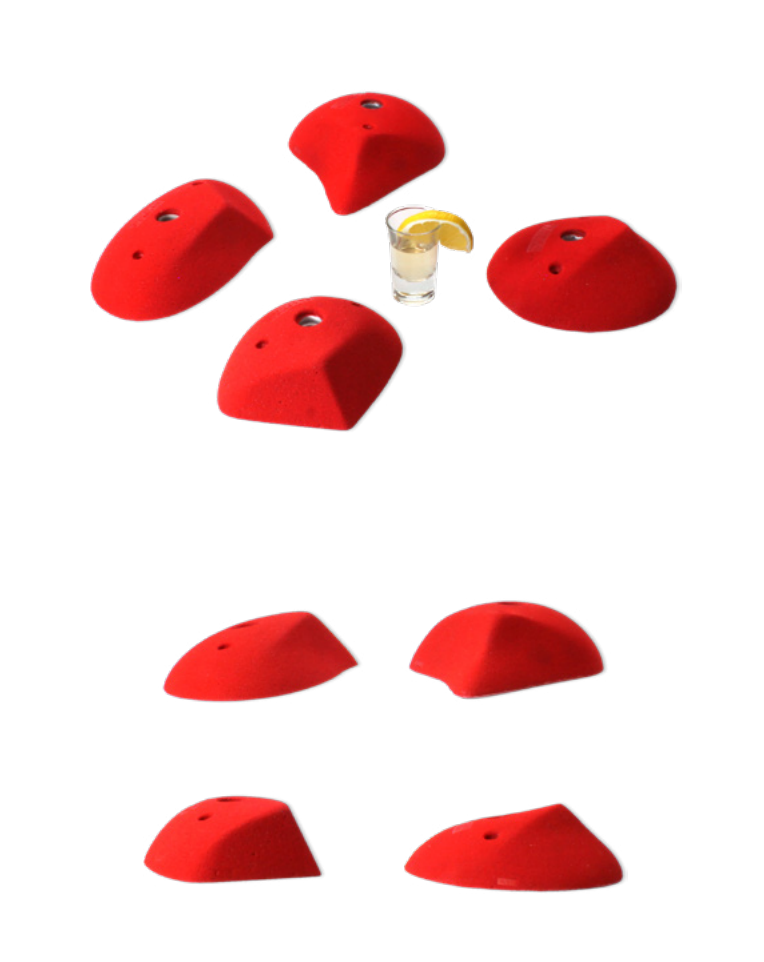

Name: **Liquid Pyramids M - slopers/edges**
Item No: **40031**

Name: **Liquid Pyramids L 1 - slopers/edges**
Item No: **40032**

Name: **Liquid Pyramids L 2 - slopers/edges**
Item No: **40033**

Name: **Liquid Pyramids XL 1 - PU - edges**

Item No: **42034**

Name: **Liquid Pyramids XL 2 - slopers**

Item No: **42035**

Name: **Liquid Pyramids XL 3 - slopers**
Item No: **40036**

Name: **Liquid Pyramids Mega 1 - slopers/edges**
Item No: **40037**